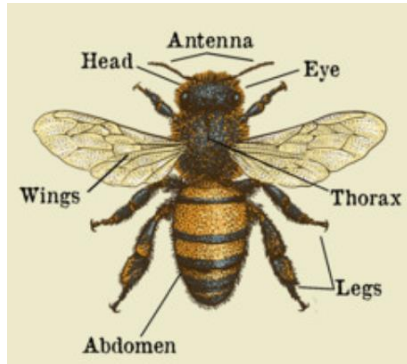

Y3 Knowledge Organiser: Bee Kind!

The Honey Bee

The Colony

Bees live in groups called colonies. A colony contains between 20,000 and 60,000 bees but only one queen!

Honey

Honey is made from nectar. A bee can only carry a tiny amount of nectar back on each trip from the hive. It takes about 22,700 flying trips to fill one ordinary-sized jar of honey (450g)!

A worker bee lives for just five or six weeks. In this time the worker bee will make about 1/12 of a teaspoon of honey!

Did you know...?

A spoonful of honey will help to soothe your sore throat if you have a cough.

Honey is also sometimes used to help heal wounds as it is good at killing off bacteria.

Key Vocabulary:

nectar	Nectar is a sugary liquid produced by the flower of plants to encourage pollination by insects.
honey	A sweet sticky yellowish-brown fluid made by bees from nectar.
pollen	A fine powdery substance consisting of microscopic grains. While an animal drinks the nectar, pollen from the flower sticks to its body.
pollination	The process where pollen is transferred from the anther, the male part of a flower, to the stigma, the female part of a flower.
colony	A community of animals of one kind living close together or forming a physically connected structure.