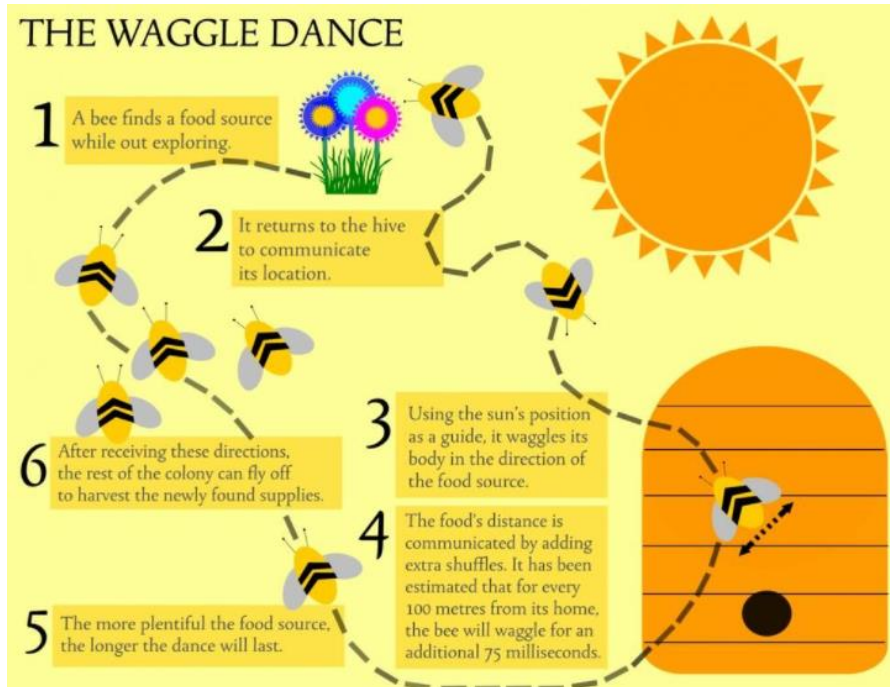

Teamwork

The bees return to the hive and let the other bees know where the nectar is using a series of movements called The Waggle Dance!